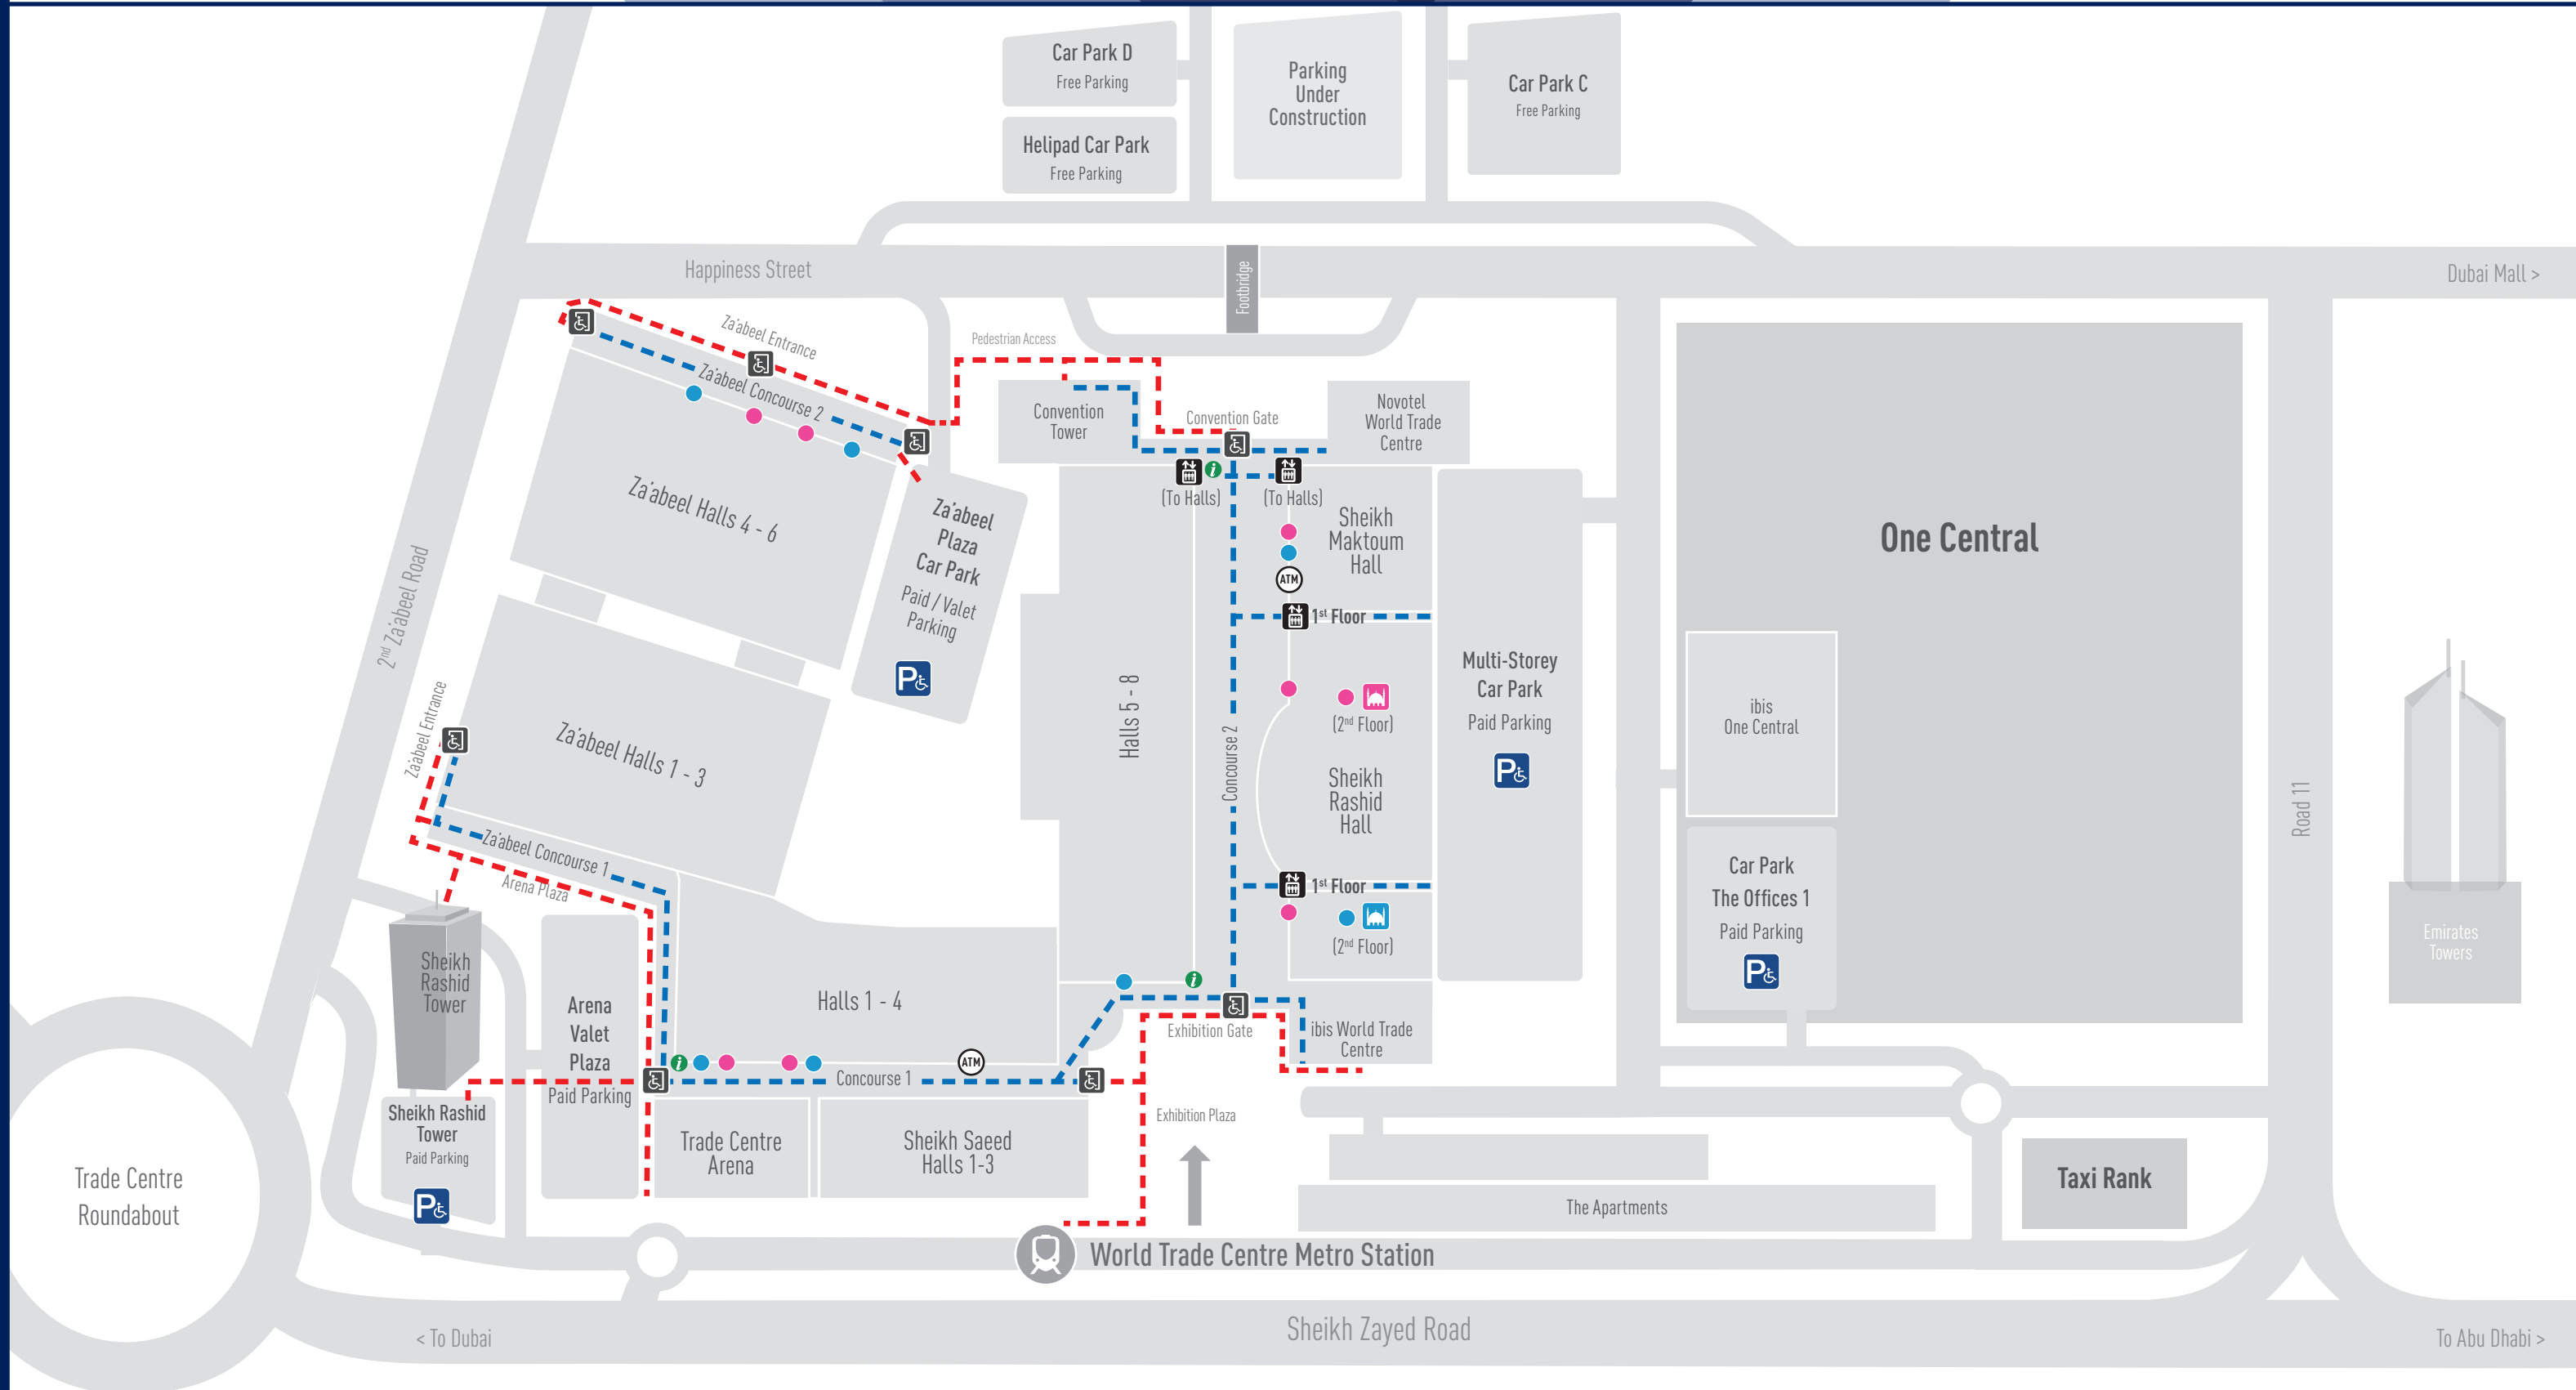

Scan here to download our map

Accessibility Map

For People of Determination

مركز دبي التجاري العالمي
DUBAI WORLD TRADE CENTRE

- Entrance/Exit
- Information Desk
- Outdoor Accessibility Route
- Indoor Accessibility Route
- Elevator
- Accessibility Washrooms (Men)
- Accessibility Washrooms (Ladies)
- Prayer Room (Men)
- Prayer Room (Ladies)
- Accessibility Parking
- Accessibility ATM